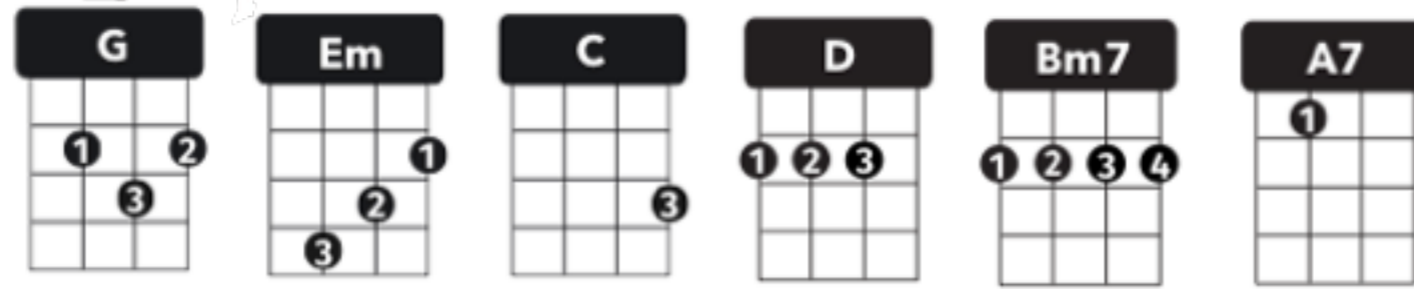

# ROCKIN' AROUND THE CHRISTMAS TREE

by Johnny Marks

**SHUFFLE ISLAND STRUM:** d- du -udu

**TIMING:** 1 strum per chord

Tempo 144

## INTRO

G/4 Em/4 C/4 D/4

## VERSE

**G G D D**  
Rockin' around the Christmas tree at the Christmas party hop  
**D D D G**  
Mistletoe hung where you can see every couple tries to stop  
**G G D D**  
Rockin' around the Christmas tree, let the Christmas spirit ring  
**D D D G**  
Later we'll have some pumpkin pie and we'll do some caroling