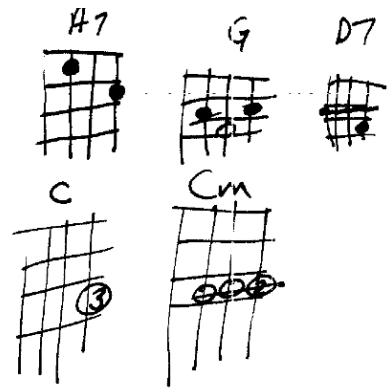

oke

MY YELLOW GINGER LEI

A7 D7 G
A7 D7 G D7

G/A D7/8 Db7 slide
KU'ULEI AWAPUHI MELEMELE

G/8 Gb slide
I PUIA ME KA'ALA ONAONA

D7/8 D7 slide
HO'OHIHI KA MANA'O IA 'OE

C, Cm, G A7 D7 G D7
E KU'U LEI AWAPUHI

G/A D7/8 Db7 D7 slide
MY YELLOW GINGER LEI

G/8 Gb slide
REVEALS HER SCENT THROUGH THE DAY

D7/8 Db7 slide
ENCHANTING MOMENTS WITH YOU

C, Cm, G A7 D7 G D7
MAKE ME LOVE YOU

G/A D7/8 Db7 slide
YOU'RE AS LOVEY AS CAN BE

G/8 Gb slide
MY YELLOW GINGER LEI