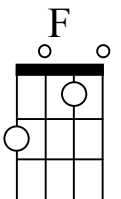

Maui Hawaiian Sup'pa Man  
Intro: Am/4 G/4 F/4 E7/4

Am/8

Oh, tall is the tale of the mischievous one  
G/4 F/1 E7/1 Am/10  
Who fished out all the islands and captured the sun

His deeds and tasks I will unmask so that you'll understand  
G/4 F/1 E7/1 Am/2  
That before there was a Clark Kent there was a Hawaiian Super Man

C/2 G/2 F/4  
He fished out the islands with a magic hook  
C/2 G/2 Am/4  
There would have been more, somebody looked

C/2 G/2 F/4  
He pulled morning sky, the sun he entwined  
C/2 G/2 Am/2 E7/2  
Slowed down his flight so kapa could dry, yeah

C/2 G/2 F/4  
He found that alae held the fire connection  
C/2 G/2 Am/4  
But his plan of deception fell short from perfection

C/2 G/2 F/4  
Without a choice he had to get mean  
C/2 G/2 Am/2 E7/2  
So he squeezed alae's throat until she screamed the secret