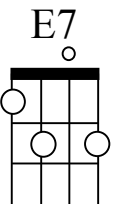

Maui Hawaiian Sup'pa Man  
Intro: Am/4 G/4 F/4 E7/4

Am/8

Oh, tall is the tale of the mischievous one  
G/4 F/1 E7/1 Am/10  
Who fished out all the islands and captured the sun

His deeds and tasks I will unmask so that you'll understand  
G/4 F/1 E7/1 Am/2  
That before there was a Clark Kent there was a Hawaiian Super Man

C/2 G/2 F/4  
He fished out the islands with a magic hook  
C/2 G/2 Am/4  
There would have been more, somebody looked

C/2 G/2 F/4  
He pulled morning sky, the sun he entwined  
C/2 G/2 Am/2 E7/2  
Slowed down his flight so kapa could dry, yeah

Am/8

Secret of fire was locked somewhere in time  
G/4 F/1 E7/1 Am/10  
So when the ahi died in the hale kuke, no way to re-ignite

So off he goes in search of those who hold the information  
G/4 F/1 E7/1 Am/2  
So fire could be used by all the future generations

C/2 G/2 F/4  
He found that alae held the fire connection  
C/2 G/2 Am/4  
But his plan of deception fell short from perfection

C/2 G/2 F/4  
Without a choice he had to get mean  
C/2 G/2 Am/2 E7/2  
So he squeezed alae's throat until she screamed the secret