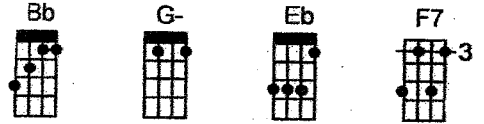

Kiss Me Love

Bb G- Eb F7 Bb G- Eb F7 Bb

Eb F7 Bb

Kiss me love, my darling ku'u ipo

Eb F7 Bb

Ku'u lei gardenia onaona

Eb F7 Bb

Pili mau kāua e ke aloha

Eb F7 Bb

Ku'u lei nani a'o 'oe ia.

steel intro

Handwritten guitar notation for a steel intro: 10 9 10, 10 10, 3 3 4 5 5, 10 10.

2x

2x

tag ku'u lei

"kiss me love" Bb slide up