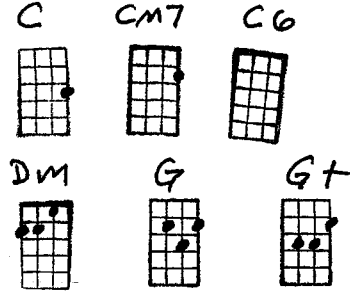

Jingle Bell Rock Chords by Misc Christmas

Intro

Ultimate Guitar Tabs Archive - your #1 source for tabs!
<http://www.ultimate-guitar.com/>
 Over 300,000 guitar, guitar pro and bass tabs! Also lessons, news, columns and guitar forums!

Artist: Misc Christmas
 Song: Jingle Bell Rock

JINGLE BELL ROCK
 Bobby Helms
 key of **C**

intro

verse1
 Jingle bell, jingle bell, jingle bell rock
 Jingle bells swing and jingle bells ring
 Snowin' and blowin' up bushels of fun
 Now the jingle hop has begun
 Jingle bell, jingle bell, jingle bell rock
 Jingle bells chime in jingle bell time
 Dancin' and prancin' in Jingle Bell Square
 In the frosty air

(repeat verse1's last 4 lines)